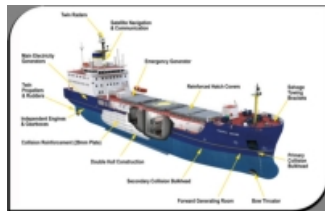

CASTOR® HAW28M in the hold of the Pacific Grebe  
Download

CASTOR® HAW28M in the hold of the Pacific Grebe  
Download

Loading an empty CASTOR® HAW28M onto the Pacific Grebe  
Download

**Pacific Grebe**

Pacific Grebe  
Download  
Source: PNTL

Pacific Grebe Cutaway  
Download  
Source: PNTL

**Interim Storage Facility**

Arrival (Cold Trial)  
Download

Source: BGZ/C. Mick

Dose rate measurement  
Download

Source: BGZ/C. Mick

Removing the shock absorber (Cold Trial)  
Download