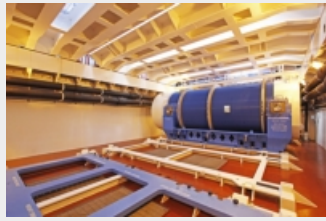

CASTOR® HAW28M in the hold of the Pacific Grebe  
Download

CASTOR® HAW28M in the hold of the Pacific Grebe  
Download

Loading an empty CASTOR® HAW28M onto the Pacific Grebe  
Download

**Pacific Grebe**

Pacific Grebe  
Download  
Source: PNTL